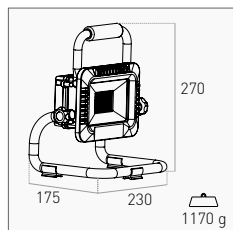

# JOLLY

IP54 - RECHARGEABLE

RECHARGEABLE BATTERY

30 W	2.550 lm	Li-Ion 3,7 V/DC 8.800 mAh	4000 K	<b>JL-308540</b>	89,00 €
50 W	4.250 lm	Li-Ion 11,1 V/DC 4.400 mAh	4000 K	<b>JL-508540</b>	141,50 €

IP54 
 120° 
 ~12 h WORKING TIME 
 ~6 h RECHARGE 
 POWERBANK 
 RECHARGEABLE 
 4 MODES 
 DIE-CAST ALUMINUM