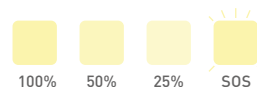

RECHARGEABLE BATTERY

30 W	2.550 lm	Li-Ion 3,7 V/DC 8.800 mAh	4000 K	JL-308540	89,00 €
50 W	4.250 lm	Li-Ion 11,1 V/DC 4.400 mAh	4000 K	JL-508540	141,50 €

IP54
120°
~12 h WORKING TIME
~6 h RECHARGE
POWERBANK
RECHARGEABLE
4 MODES
DIE-CAST ALUMINUM

OPERATING MODE

INCLUDED

FOCUS

- Impugnatura ergonomica
  Ergonomic handle
- Coperchio protettivo
  Protective cap
- Tasto di accensione multifunzione
  Multifunction power button
- Indicatore stato batteria
  Battery charge indicator
- Manopole di regolazione
  Adjustment knobs
- Uscita USB powerbank
  USB power bank output
- Porta di ricarica
  Charging port

30 W
ADATTATORE DA PARETE E CAVO MICRO USB
WALL ADAPTER AND MICRO USB CABLE

50 W
ALIMENTATORE DOMESTICO 230 V/AC
230 V / AC DOMESTIC POWER SUPPLY

Proiettore LED ricaricabile ad alta potenza. 4 modalità di funzionamento. Autonomia fino a 12h. Controllo livello batteria tramite LED sul retro.

High power rechargeable LED floodlight. 4 operating modes. Working time up to 12h. LED battery level control on the back.

FLOODLIGHTS SUPPORTS