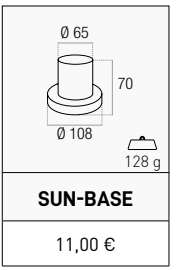

BASE PER SUPERFICIE
SURFACE BASE