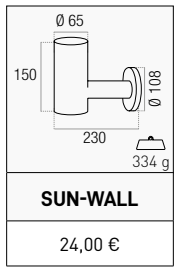

STAFFA DA PARETE
WALL BRACKET