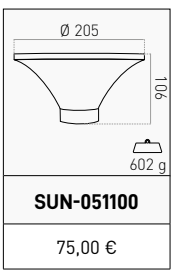

SORGENTE LUMINOSA
LIGHT SOURCE