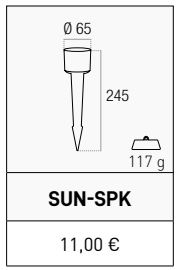

PICCHETTO PER TERRENO
GROUND SPIKE