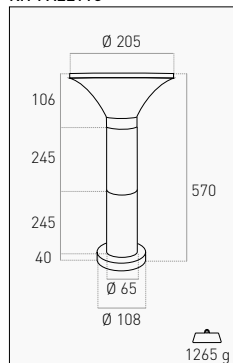

IP65 - TRICOLOR

KIT PALETTA

BATTERY

2 W	160 lm	Li-Ion 4,2 V/DC 4.400 mAh	3000 K - 4000 K - 6000 K	SUN-056000	1/4	99,00 €

IP65	IK08	360°	~10 h WORKING TIME	-5-8 h RECHARGE	3-in-1 INSTALLATION	LIGHT SENSOR	MONOCRYSTALLINE
					ALUMINIUM	PC DIFFUSER	TRICOLOR

INCLUDED

SORGENTE LUMINOSA + 2 MODULI PALO + ANELLO FILETTATO DI FISSAGGIO
LIGHT SOURCE + 2 POLE MODULES + THREADED FIXING RING

TECHNICAL NOTES

NON È NECESSARIO SCAVARE TRACCE, PASSARE CAVI O REALIZZARE IMPIANTI ELETTRICI
IT IS NOT NECESSARY TO DIG TRACKS, RUN CABLES OR MAKE ELECTRICAL SYSTEMS