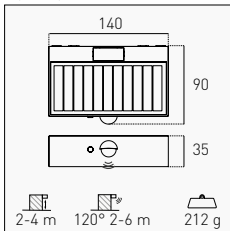

DOMINO MINI