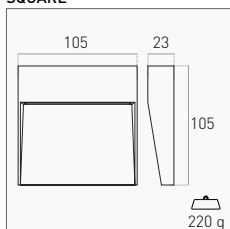

SQUARE

4 W	450 lm	4000K	White ☐	PEOBIS-041040	31,00 €
			Corten ☒	PEOCOS-041040	
			Grey ☐	PEOGS-041040	
			Black ☒	PEONES-041040	

DIE-CAST ALUMINUM

Applique segnapasso dal design moderno. Corpo in alluminio pressofuso in 4 finiture.

Step light applique with a modern design. Die-cast aluminum body in 4 finishes.