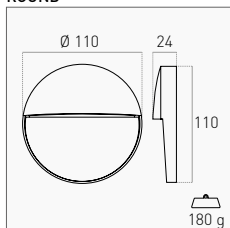

SEGNAPASSO
PASEO

IP54

ROUND

4 W	450 lm	4000K	White ☐	PEOBIR-041140	30,00 €
			Corten ☒	PEOCOR-041140	
			Grey ☐	PEOGR-041140	
			Black ☒	PEONER-041140	

DIE-CAST ALUMINUM