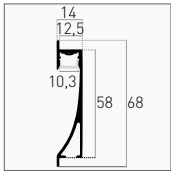

OPTIONAL

Cap	5 pz	-	KPRCA-2711-CAP	5,50 €
		Forati With hole	KPRCA-2711-CAPH	5,00 €

BATTISCOPIA SKIRTING

Aluminum		KPRBS-1468	110,50 €
IP20	2 m KIT	10,3 mm SPACE FOR STRIP	ALUMINUM 5 YEARS
INCLUDED			
		OPAL COVER	CAPS