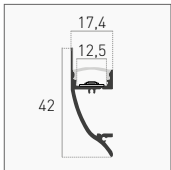

OPTIONAL

Cap	5 pz	-	KPRCA-2711-CAP	5,50 €
		Forati With hole	KPRCA-2711-CAPH	5,00 €

BATTISCOPIA SKIRTING

Aluminum		KPRBS-1468	110,50 €
IP20	2 m KIT	10,3 mm SPACE FOR STRIP	ALUMINUM 5 YEARS
INCLUDED			
		OPAL COVER	CAPS

OPTIONAL

Cap	5 pz	-	KPRBS-1468-CAP	7,00 €
		Forati With hole	KPRBS-1468-CAPH	

VELA

Aluminum		KPRVE-4217	51,50 €
IP20	3 m KIT	12,5 mm SPACE FOR STRIP	ALUMINUM 5 YEARS
INCLUDED			
		OPAL COVER	CAPS CLIPS

OPTIONAL