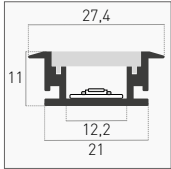

SPECIALI

SPECIAL

CALPESTABILE WALKABLE

Aluminum		KPRCA-2711	32,50 €
IP20	2 m KIT	12,2 mm SPACE FOR STRIP	ALUMINUM 5 YEARS
INCLUDED			
		OPAL COVER	CAPS

OPTIONAL

Cap	5 pz	-	KPRCA-2711-CAP	5,50 €
		Forati With hole	KPRCA-2711-CAPH	5,00 €