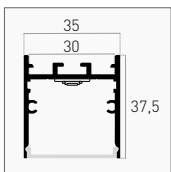

SOSPENSIONE SUSPENSION

Aluminum		KPRS-3537	108,00 €
White		KPRS-3537B	125,00 €
IP20	2 m KIT	30 mm SPACE FOR STRIP	ALUMINUM 5 YEARS
INCLUDED			
		SUSPENSION KIT	OPAL COVER CAPS CLIPS JOINT PLATES

OPTIONAL

Cover	1 pz	Opal	PRCO-3537	15,50 €
Cap	5 pz	-	KPRS-3537-CAP	11,00 €
		Forati With hole	KPRS-3537-CAPH	
Clip	10 pz	Fissaggio Fixing	KPRS-3537-CLIP	14,50 €

Profili in alluminio per strisce LED adatti per installazioni speciali e professionali. Assicurano una distribuzione uniforme e precisa della luce.

Aluminum profiles for LED strips suitable for special and professional installations. They ensure a uniform and precise distribution of light.