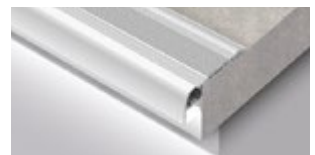

SCANALATURA ANTISCIVOLO PRESENTE SULLA SUPERFICIE
ANTI-SLIP GROOVE ON THE SURFACE