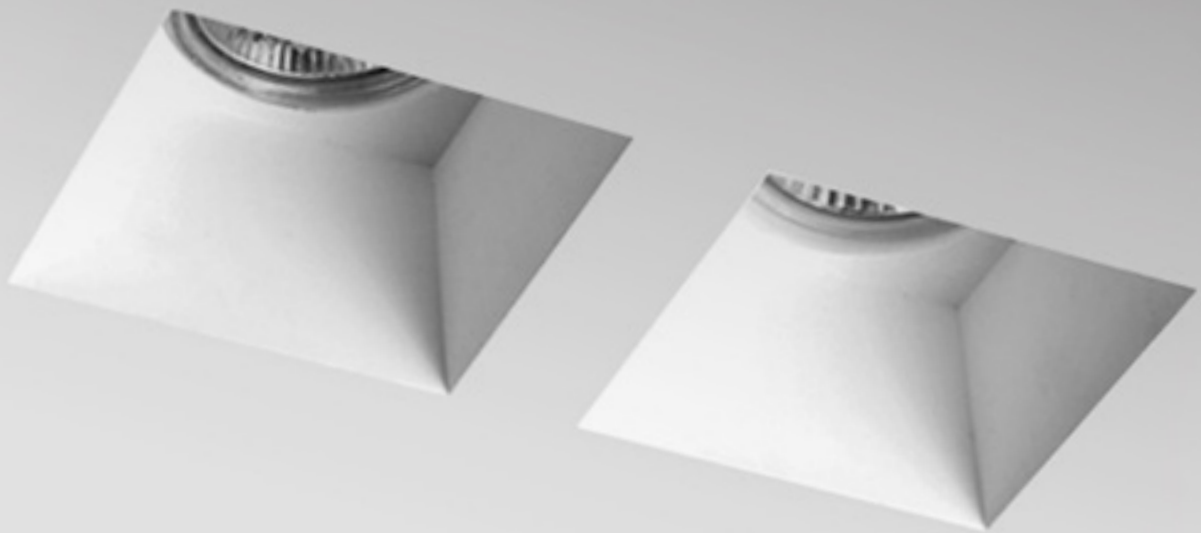

SQ120GLASS

SQ2112

PORTAFARETTI - GESSO

JESSY SQUARE

1 Slot GU10 (35W MAX) White **JESSY-SQ120GLASS** 1/24 13,50 €

220-240 V IP20 OPAL GLASS DIFFUSER PAINTABLE GESSO/PLASTER

INCLUDED

PORTALAMPADA GU10
GU10 LAMP HOLDER

2 Slot GU10 (35W MAX) White **JESSY2-SQ2112** 1/12 24,75 €

220-240 V IP20 PAINTABLE GESSO/PLASTER

INCLUDED

PORTALAMPADA GU10
GU10 LAMP HOLDER

Portafaretti da incasso in gesso adatti ad essere installati in ogni controsoffitto in maniera totalmente invisibile.

Plaster recessed spotlight holder suitable to be installed in any false ceiling in a totally invisible way.

INSTALLATION

REALIZZATO IN GESSO RESINATO VERNICIABILE PER INSTALLAZIONI A SCOMPARSA
MADE OF PAINTABLE RESIN-COATED PLASTER FOR CONCEALED INSTALLATIONS