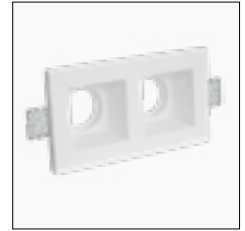

SQ120GLASS

SQ2112

PORTAFARETTI - GESSO

JESSY SQUARE

1 Slot GU10 (35W MAX) White **JESSY-SQ120GLASS** 1/24 13,50 €

220-240 V IP20 OPAL GLASS DIFFUSER PAINTABLE GESSO/PLASTER

INCLUDED

PORTALAMPADA GU10
GU10 LAMP HOLDER

2 Slot GU10 (35W MAX) White **JESSY2-SQ2112** 1/12 24,75 €

220-240 V IP20 PAINTABLE GESSO/PLASTER

INCLUDED

PORTALAMPADA GU10
GU10 LAMP HOLDER

Portafaretti da incasso in gesso adatti ad essere installati in ogni controsoffitto in maniera totalmente invisibile.

Plaster recessed spotlight holder suitable to be installed in any false ceiling in a totally invisible way.

INSTALLATION

REALIZZATO IN GESSO RESINATO VERNICIABILE PER INSTALLAZIONI A SCOMPARSA
MADE OF PAINTABLE RESIN-COATED PLASTER FOR CONCEALED INSTALLATIONS