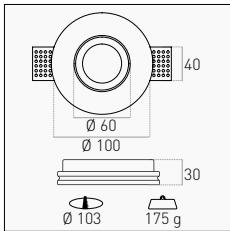

PORTAFARETTI - GESSO
JESSY ROUND

1 Slot ψ GU10 (35W MAX) White **JESSY-SR120** 1/24 12,00 €

220-240 V IP20

PAINTABLE GESSO/PLASTER

INCLUDED

PORTALAMPADA GU10
GU10 LAMP HOLDER

1 Slot ψ GU10 (35W MAX) White **JESSY-RD100** 1/24 9,00 €