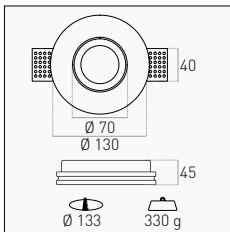

1 Slot ψ GU10 (35W MAX) White ☐ **JESSY-RD130** 1/24 13,50 €

☐ 220-240 V IP20

PAINTABLE GESSO/PLASTER

INCLUDED

PORTALAMPADA GU10
GU10 LAMP HOLDER