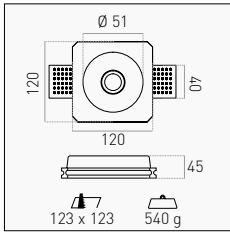

PORTAFARETTI - GESSO
JESSY ROUND

1 Slot ψ GU10 (35W MAX) White **JESSY-SR120** 1/24 12,00 €

220-240 V IP20

PAINTABLE GESSO/PLASTER

INCLUDED

PORTALAMPADA GU10
GU10 LAMP HOLDER

1 Slot ψ GU10 (35W MAX) White **JESSY-RD100** 1/24 9,00 €