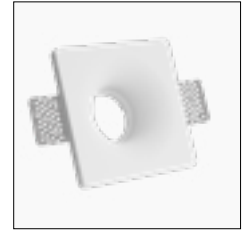

PORTAFARETTI - GESSO
JESSY ROUND

1 Slot ψ GU10 (35W MAX) White **JESSY-SR120** 1/24 12,00 €

220-240 V IP20

PAINTABLE GESSO/PLASTER

INCLUDED

PORTALAMPADA GU10
GU10 LAMP HOLDER

1 Slot ψ GU10 (35W MAX) White **JESSY-RD100** 1/24 9,00 €

220-240 V IP20

PAINTABLE GESSO/PLASTER

INCLUDED

PORTALAMPADA GU10
GU10 LAMP HOLDER

1 Slot ψ GU10 (35W MAX) White **JESSY-RD130** 1/24 13,50 €

220-240 V IP20

PAINTABLE GESSO/PLASTER

INCLUDED

PORTALAMPADA GU10
GU10 LAMP HOLDER

Portafaretti da incasso in gesso adatti ad essere installati in ogni controsoffitto in maniera totalmente invisibile.

Plaster recessed spotlight holder suitable to be installed in any false ceiling in a totally invisible way.

INSTALLATION

REALIZZATO IN GESSO RESINATO VERNICIABILE PER INSTALLAZIONI A SCOMPARSA
 MADE OF PAINTABLE RESIN-COATED PLASTER FOR CONCEALED INSTALLATIONS

REQUIRED PAG. 36-39

LAMPADRE SPOT GU10
GU10 SPOT LAMPS