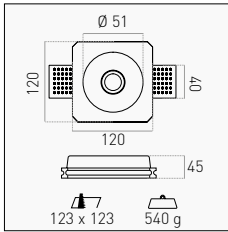

PORTAFARETTI - GESSO
JESSY ROUND

1 Slot ψ GU10 (35W MAX) White **JESSY-SR120** 1/24 12,00 €

220-240 V IP20

PAINTABLE GESSO/PLASTER

INCLUDED

PORTALAMPADA GU10
GU10 LAMP HOLDER

1 Slot ψ GU10 (35W MAX) White **JESSY-RD100** 1/24 9,00 €