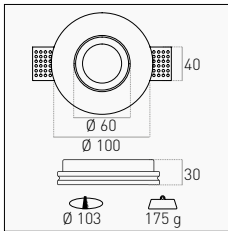

PORTAFARETTI - GESSO
JESSY ROUND

1 Slot ψ GU10 (35W MAX) White **JESSY-SR120** 1/24 12,00 €

220-240 V IP20

PAINTABLE GESSO/PLASTER

INCLUDED

PORTALAMPADA GU10
GU10 LAMP HOLDER

1 Slot ψ GU10 (35W MAX) White **JESSY-RD100** 1/24 9,00 €