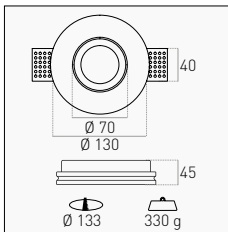

1 Slot ψ GU10 (35W MAX) White ☐ **JESSY-RD130** 1/24 13,50 €

☐ 220-240 V IP20

PAINTABLE GESSO/PLASTER

INCLUDED

PORTALAMPADA GU10
GU10 LAMP HOLDER