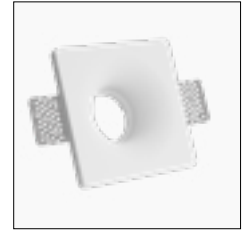

PORTAFARETTI - GESSO
JESSY ROUND

1 Slot ψ GU10 (35W MAX) White **JESSY-SR120** 1/24 12,00 €

220-240 V IP20

PAINTABLE GESSO/PLASTER

INCLUDED

PORTALAMPADA GU10
GU10 LAMP HOLDER

1 Slot ψ GU10 (35W MAX) White **JESSY-RD100** 1/24 9,00 €

220-240 V IP20

PAINTABLE GESSO/PLASTER

INCLUDED

PORTALAMPADA GU10
GU10 LAMP HOLDER

1 Slot ψ GU10 (35W MAX) White **JESSY-RD130** 1/24 13,50 €

220-240 V IP20

PAINTABLE GESSO/PLASTER

INCLUDED

PORTALAMPADA GU10
GU10 LAMP HOLDER

Portafaretti da incasso in gesso adatti ad essere installati in ogni controsoffitto in maniera totalmente invisibile.

Plaster recessed spotlight holder suitable to be installed in any false ceiling in a totally invisible way.

REALIZZATO IN GESSO RESINATO VERNICIABILE PER INSTALLAZIONI A SCOMPARSA
 MADE OF PAINTABLE RESIN-COATED PLASTER FOR CONCEALED INSTALLATIONS

INSTALLATION

REQUIRED PAG. 36-39

LAMPADRE SPOT GU10
GU10 SPOT LAMPS