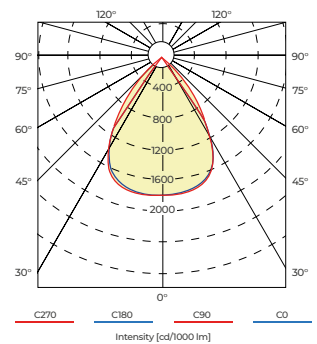

POLAR DIAGRAM

TECHNICAL NOTES

CONICAL DIAGRAM