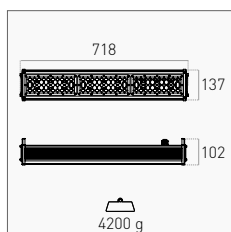

SOSPENSIONE INDUSTRIALE
EXTREMA 150

IP65 - DIMMABLE