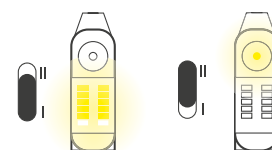

LAMPADE PORTATILI
COMODA

105 x 157 x 50 mm - 166 g

EMERGENCY

6 W	200 lm	Li-Ion 3,7 V/DC 1.500 mAh	6500K	CMDEM-060065	10/40	15,50 €
IP20	~4-6 h	~3 h	EMERGENCY	POWERBANK	RECHARGEABLE	NOT INCLUDED

EMERGENCY MODE

CON INTERRUTTORE IMPOSTATO SU I, MENTRE È IN CARICA, LA TORCIA RESTA SPENTA PER ACCENDERSI IN CASO DI BLACKOUT.
WITH THE SWITCH SET TO I, WHILE IT IS CHARGING, THE FLASHLIGHT REMAINS OFF AND THEN TURNS ON IN CASE OF A BLACKOUT.

OPERATING MODE

DOPPIA MODALITÀ LUMINOSA
DOUBLE LIGHT MODE

Pannello fotovoltaico
Photovoltaic panel

Ø51 x 174 x 47 mm - 166 g

SOLAR

5 W	Lead 4 V/DC 1.000 mAh	6500K	CMDSOL-050065	10/40	13,00 €
IP20	~4-6 h	~3 h (USB)	MONOCRYSTALLINE	RECHARGEABLE	ABS