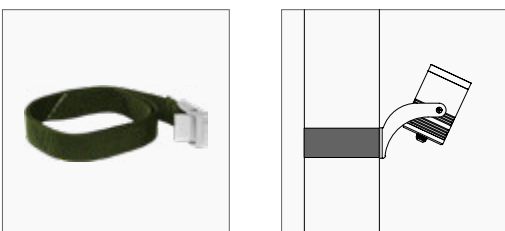

CINGHIA PER INSTALLAZIONE SU ALBERI O PALI
ADJUSTABLE MOUNTING STRAP FOR INSTALLATION ON TREES OR POLES

2 metri meters	Military Green ■	BLZ-BELTVE NEW	7,00 €

OUTDOOR