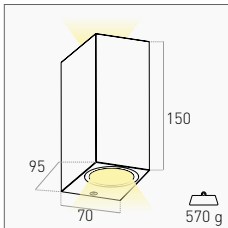

SQUARE - DOUBLE EMISSION