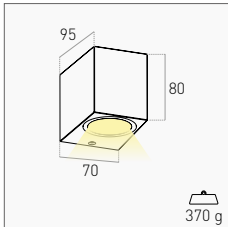

SQUARE - SINGLE EMISSION