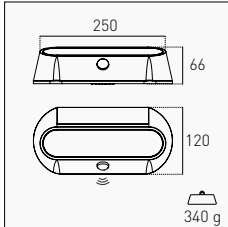

**NEW**

APPLIQUE SOLAIRE

**AURA**

NEW  
APPLIQUE SOLARE  
**AURA**

IP54 - SENSOR

OVAL

ROUND

ACTIVATIONS REPLACEABLE BATTERY