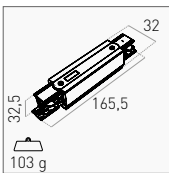

GIUNTO LINEARE LINEAR JOINT

White □	ACBNRBI-CNLIN	14,00 €
Black ■	ACBNRNE-CNLIN