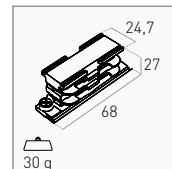

GIUNTO INTERNO (A SCOMPASA) INTERNAL HIDDEN JOINT

White □	ACBNRBI-CNINT	6,50 €
Black ■	ACBNRNE-CNINT