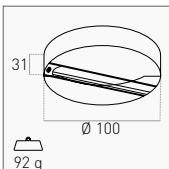

PLAFONIERA BINARIO BINARY CEILING

White □	BNRPT-BI	20,50 €
Black ■	BNRPT-NE