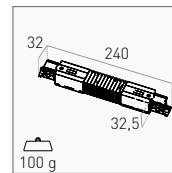

GIUNTO FLESSIBILE FLEXIBLE JOINT

White □	ACBNRBI-CNFLEX	19,00 €
Black ■	ACBNRNE-CNFLEX