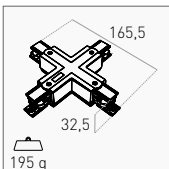

GIUNTO LINEARE LINEAR JOINT

White □	ACBNRBI-CNLIN	14,00 €
Black ■	ACBNRNE-CNLIN	

GIUNTO FLESSIBILE FLEXIBLE JOINT

White □	ACBNRBI-CNFLEX	19,00 €
Black ■	ACBNRNE-CNFLEX	

GIUNTO A X X-JOINT

White □	ACBNRBI-CNX	20,50 €
Black ■	ACBNRNE-CNX	