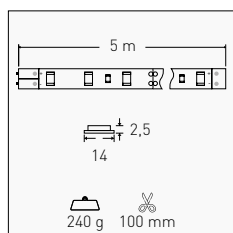

STRIP
ACCÈNTO PRO

47,5W (9,5 W/m) 2.280 lm (456 lm/m)	RGB + 3000 K	ACRGBW-956030	10/20	89,00 €						
	RGB + 4000 K	ACRGBW-956040								
24 V	IP65	180°	OUTDOOR	5 METERS	60 LED/m	DIMMABLE	90 CRI (WHITE)	RGB+W	50.000 h	3 YEARS

Striscia LED IP65 professionale progettata per offrire una tenuta ermetica, protetta contro l'ingresso di particelle di polvere dannose e getti d'acqua. Grazie alla sua funzionalità RGB e alla luce bianca aggiuntiva, è possibile creare un'ampia gamma di effetti luminosi personalizzati.

Professional IP65 LED strip designed to offer an airtight seal, protected against the entry of harmful dust particles and water jets. Thanks to its RGB functionality and additional white light, a wide range of customized lighting effects can be created.

TECHNICAL NOTES

LA STRIP LED RGB+W, A DIFFERENZA DELLE RGB, HA CHIP BIANCHI DEDICATI PER UN BIANCO PURO E COLORI PIÙ VIVACI
THE RGB+W LED STRIP, UNLIKE THE RGB, HAS SPECIFIC WHITE CHIPS FOR PURE WHITE AND BRIGHTER COLORS

INCLUDED

CLIP DI FISSAGGIO E TAPPO TERMINALE IN SILICONE
FIXING CLIP AND SILICONE END CAP

OPTIONAL PAG. 208-209

ALIMENTATORI E ACCESSORI
POWER SUPPLIES AND ACCESSORIES

SORGENTI

GO SMART

VERSATILI

INDOOR

OUTDOOR

SOLARI

WORK

PROFESSIONAL

ESPOSITORI