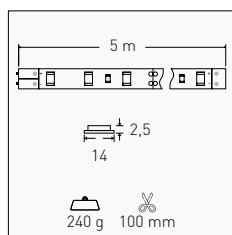

STRIP
ACCÈNTO PRO

47,5W (9,5 W/m) 2.280 lm (456 lm/m)	RGB + 3000 K	ACRGBW-956030	10/20	89,00 €		
	RGB + 4000 K	ACRGBW-956040				
24 V IP65 180° OUTDOOR 5 METERS	60 LED/m	DIMMABLE	90 CRI (WHITE)	RGB+W	50.000 h	3 YEARS

TECHNICAL NOTES

LA STRIP LED RGB+W, A DIFFERENZA DELLE RGB, HA CHIP BIANCHI DEDICATI PER UN BIANCO PURO E COLORI PIÙ VIVACI. THE RGB+W LED STRIP, UNLIKE THE RGB, HAS SPECIFIC WHITE CHIPS FOR PURE WHITE AND BRIGHTER COLORS.

INCLUDED

CLIP DI FISSAGGIO E TAPPO TERMINALE IN SILICONE
FIXING CLIP AND SILICONE END CAP

OPTIONAL PAG. 208-209

ALIMENTATORI E ACCESSORI
POWER SUPPLIES AND ACCESSORIES

Striscia LED IP65 professionale progettata per offrire una tenuta ermetica, protetta contro l'ingresso di particelle di polvere dannose e getti d'acqua. Grazie alla sua funzionalità RGB e alla luce bianca aggiuntiva, è possibile creare un'ampia gamma di effetti luminosi personalizzati.

Professional IP65 LED strip designed to offer an airtight seal, protected against the entry of harmful dust particles and water jets. Thanks to its RGB functionality and additional white light, a wide range of customized lighting effects can be created.

SORGENTI
GO SMART
VERSATILI
INDOOR
OUTDOOR
SOLARI
WORK
PROFESSIONAL
ESPOSITORI